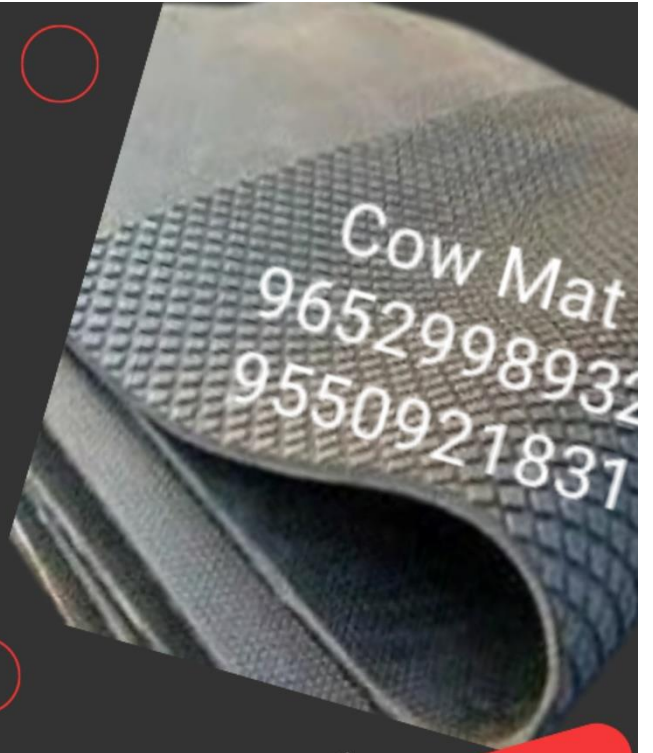

# Cow Mat

CONTACT US

**9652998932**

[WWW.SANDHYAFLEX.COM](http://WWW.SANDHYAFLEX.COM)

life 10to 15years

Cow Mat  
9652998932  
9550921831

size 92by 56inch

3000rs only